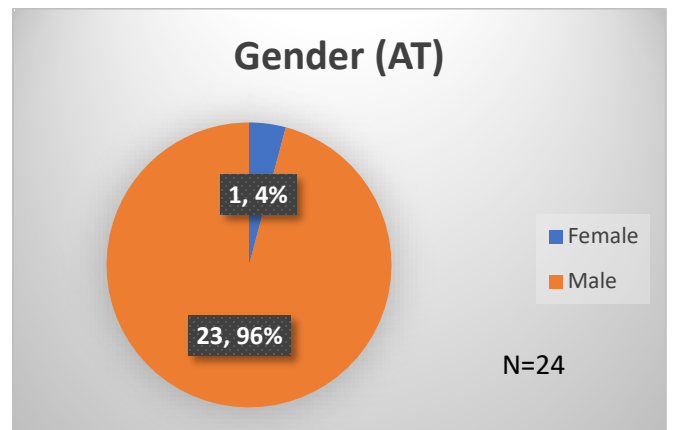

Daily Data Dashboard – February 21, 2024
Demographics for JTDC Population
Wednesday Morning Midnight Count

Total # of probation Involved youth¹: 1,358

¹ Probation Active: Any youth who is pending sentencing with an active social history, has been formally placed on probation or supervision with Cook County Juvenile Probation on the date of the report.

*Age, Gender and Race for Criminal Court population (N=1) is not represented in this report.

Daily Data Dashboard – February 21, 2024
Demographics for JTDC Population
Wednesday Morning Midnight Count