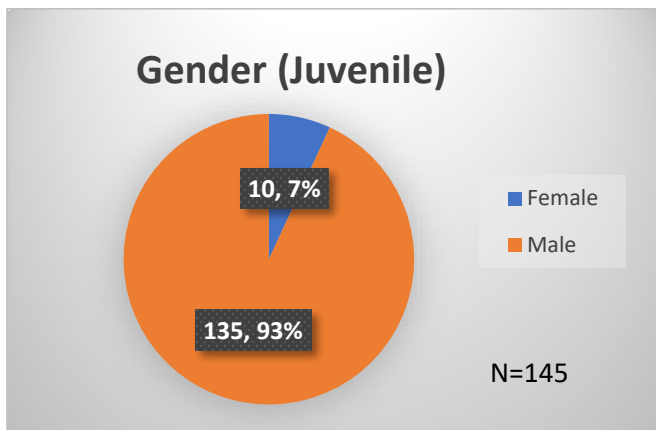

Daily Data Dashboard – February 21, 2024
Demographics for JTDC Population
Wednesday Morning Midnight Count

Total # of probation Involved youth¹: 1,358

¹ Probation Active: Any youth who is pending sentencing with an active social history, has been formally placed on probation or supervision with Cook County Juvenile Probation on the date of the report.

*Age, Gender and Race for Criminal Court population (N=1) is not represented in this report.

Daily Data Dashboard – February 21, 2024
Demographics for JTDC Population
Wednesday Morning Midnight Count