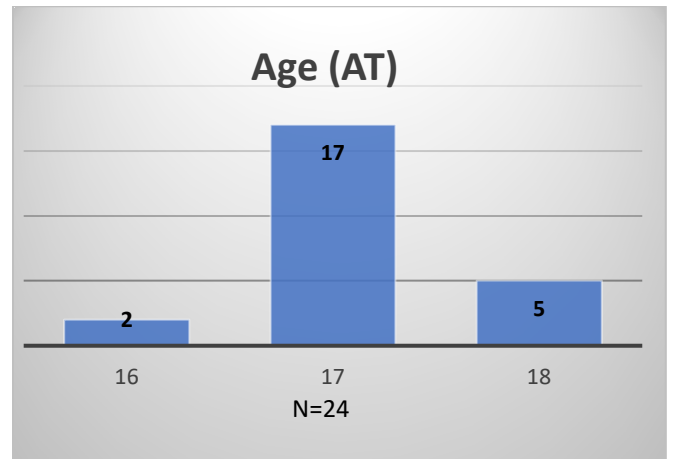

Daily Data Dashboard – February 21, 2024
Demographics for JTDC Population
Wednesday Morning Midnight Count

Total # of probation Involved youth¹: 1,358

¹ Probation Active: Any youth who is pending sentencing with an active social history, has been formally placed on probation or supervision with Cook County Juvenile Probation on the date of the report.

*Age, Gender and Race for Criminal Court population (N=1) is not represented in this report.

Daily Data Dashboard – February 21, 2024
Demographics for JTDC Population
Wednesday Morning Midnight Count