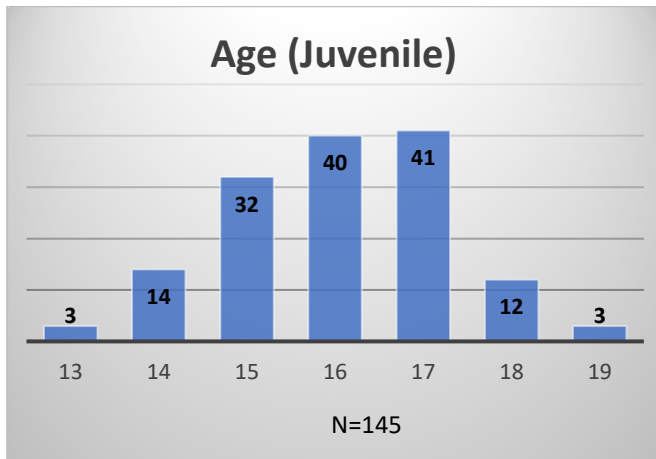

Daily Data Dashboard – February 21, 2024
Demographics for JTDC Population
Wednesday Morning Midnight Count

Total # of probation Involved youth¹: 1,358

¹ Probation Active: Any youth who is pending sentencing with an active social history, has been formally placed on probation or supervision with Cook County Juvenile Probation on the date of the report.

*Age, Gender and Race for Criminal Court population (N=1) is not represented in this report.

Daily Data Dashboard – February 21, 2024
Demographics for JTDC Population
Wednesday Morning Midnight Count