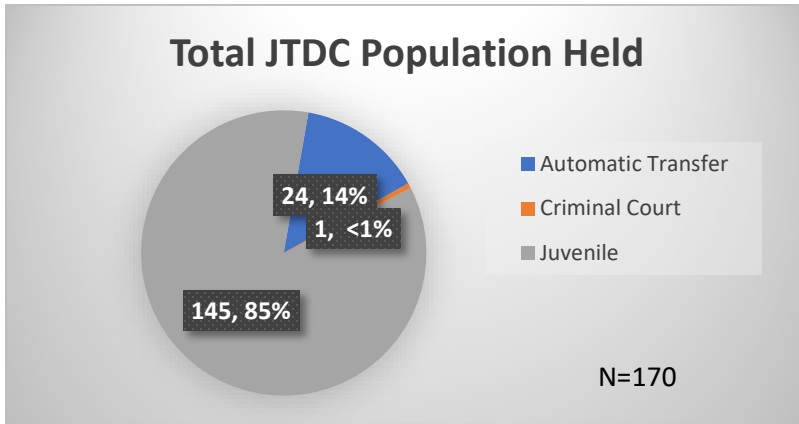

Daily Data Dashboard – February 21, 2024
Demographics for JTDC Population
Wednesday Morning Midnight Count

Total # of probation Involved youth¹: 1,358

¹ Probation Active: Any youth who is pending sentencing with an active social history, has been formally placed on probation or supervision with Cook County Juvenile Probation on the date of the report.

*Age, Gender and Race for Criminal Court population (N=1) is not represented in this report.

Daily Data Dashboard – February 21, 2024
Demographics for JTDC Population
Wednesday Morning Midnight Count